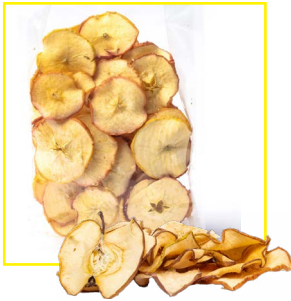

**MIDWEST
FOODS**

72-Hour Notice is Required for ALL Essential Mixologist items.

Availability on all items is subject to change without notice.

Dried Sliced Apple
180ct | MWF-9992

Dried Sliced Banana
75ct | MWF-9994

**Dried Shaved
Cucumber**
75ct | MWF-9998

**Dried Sliced Dragon
Fruit Red**
1lb | MWF-9993

**Dried Sliced Jalapeno
w/Hook**
120ct | MWF-9996

Dried Sliced Lime
300ct | MWF-9985

Dried Sliced Mandarin
126ct | MWF-9989

Dried Sliced Orange
126ct | MWF-9988

Dried Sliced Papaya
110ct | MWF-9995

Dried Sliced Pear
180ct | MWF-9991

**Dried Sliced
Pineapple**
120ct | MWF-9990

**Dried Sliced Pink
Grapefruit**
84ct | MWF-9987

**Dried Sliced Red
Pepper Sticks**
300ct | MWF-9997