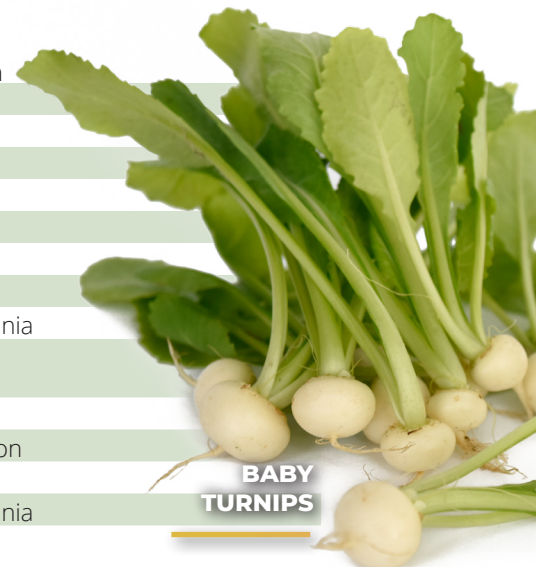

**CASABA
MELONS**

FEATURED FRUIT ITEMS

CLEMENTINES

Item Number	Available	Description	Region
01-11329	14 Cases	Apricots 64-72ct.	California
016300	42 Cases	Celmentine	Argentina
5678910	22 Cases	Figs Black 1/2 tray	California
567911	5 Cases	Grapes Black Seedless 18#	California
567924	51 Cases	Kiwi Fruit Flat 33ct	Chile
133700	17 Cases	Melons Water Yellow 4-5ct.	California
16100	56 Cases	Oranges Blood Moro 20#	California
019000	5 Cases	Passion Fruit 10#	New Zealand
021000P	18 Cases	Pear Asian 16ct.	California
15646543	13 Cases	Pluots Red 72-76 ct.	California
MWF-1067	7 Cases	Pomegranate 30-32 ct.	California

FEATURED VEGETABLE ITEMS

Item Number	Available	Description	Region
01-2238	6 Cases	Anise Baby (Fennel) 24ct Case	California
156100P	11 Cases	Beet Baby Gold Tops On 24ct	California
161300P	24 Cases	Endive Belgian Red 8#	California
MWF-1528	29 Cases	Endive Coraline 3# Case	California
135800	12 Cases	Leek Baby 12ct.	California
01-11318	32 Cases	Lettuce Radicchio 9-12ct Case	California
163700	21 Cases	Lettuce Romaine Red Baby 2#	California
MWF-1579	4 Cases	Lettuce Mizuna Firecracker 2#	Pennsylvania
01-11550	12 Cases	Pepper Assorted Veggie Sweet 12/1#	Mexico
170300	9 Cases	Radish Breakfast 24 ct	California
01-12296	10 Cases	Rhubarb 10#	Washington
179700	12 Cases	Turnips Baby 24 ct	California
050000	13 Cases	Watercress Upland 2.2#	Pennsylvania