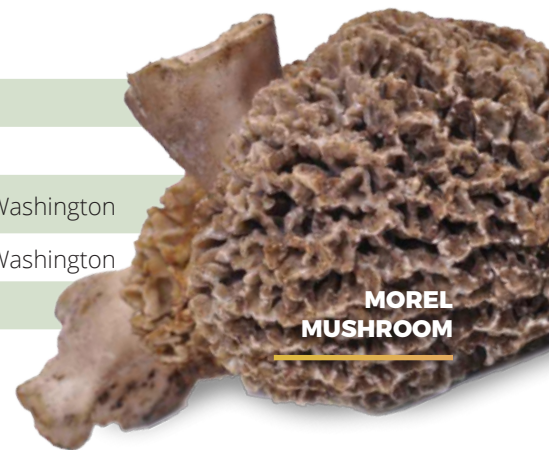

MOREL MUSHROOM

COMING SOON

Muscatel Grapes #01-11180 from Mexico available for shipping on Saturday 3/17